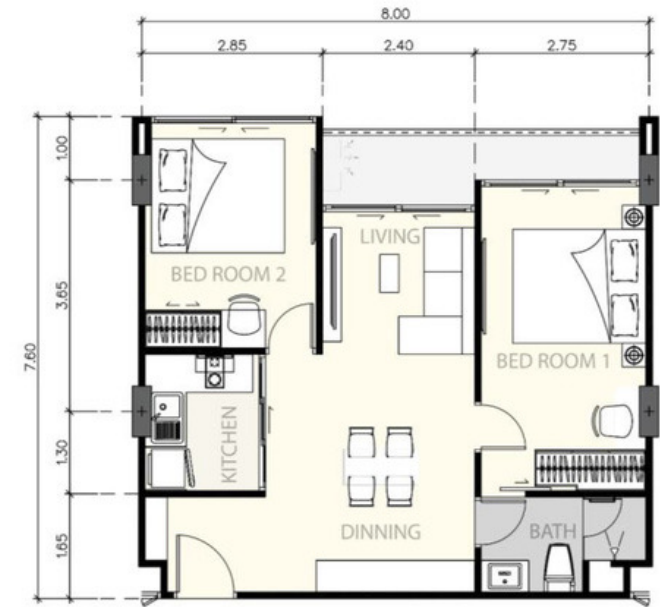

UTOPIA

LUX // GLAM

UTOPIA NAIHARN

UTN现房实景

**Commercial Complex
(Including Lobby)**
商业综合楼(含lobby)

**Phuket International
Convention Centre**
普吉岛国际会议中心
+
Apartment Mini²
公寓 Mini²

Apartment Max
公寓 Max

UTOPIA LOFT

UTL现房实景

UTOPIA GLAM & LUX

Apartment Mini
公寓 Mini

Apartment Pro
公寓 Pro

TYPE A	TYPE B1	TYPE B2
1 BED RM.	2 BED RM.	2 BED RM.
1 BATH RM.	2 BATH RM.	1 BATH RM.
32 Sq m.	59.80 Sq m.	59.77 Sq m.
38 Units	65 Units	44 Units

Total 171 Units

ROOM TYPE PLANS

TYPE C
 2 BED RM.
 1 BATH RM.
 59.43 Sq m.
 12 Units

TYPE D
 2 BED RM.
 1 BATH RM.
 59.90 Sq m.
 12 Units

Total 171 Units

ROOM TYPE PLANS

TYPE A

1 BED RM.
1 BATH RM.
32 Sq m.
38 Units

TYPE B1

2 BED RM.
2 BATH RM.
59.90 Sq m.
109 Units

TYPE B2

2 BED RM.
1 BATH RM.
59.75 Sq m.
109 Units

Total 171 Units

ROOM TYPE PLANS

TYPE A 1 BED RM. 1 BATH RM. 32 Sq m.

38 Unit