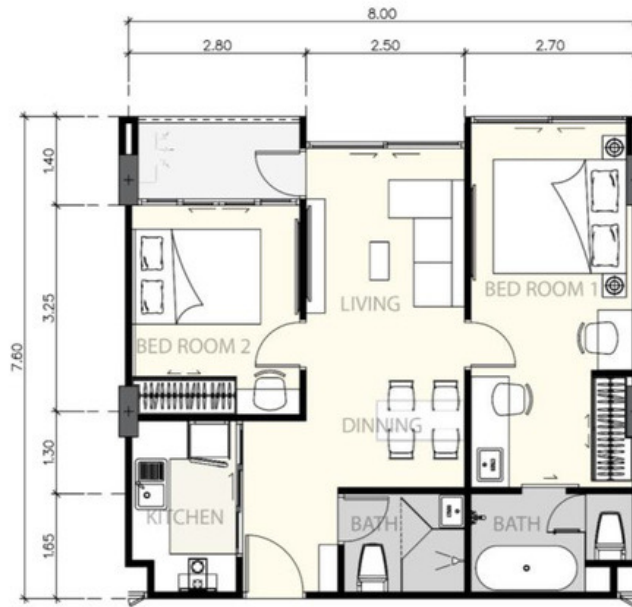

UTOPIA

LUX // GLAM

UTOPIA NAIHARN

UTN现房实景

**Commercial Complex
(Including Lobby)**
商业综合楼(含lobby)

**Phuket International
Convention Centre**
普吉岛国际会议中心
+
Apartment Mini²
公寓 Mini²

Apartment Max
公寓 Max

UTOPIA LOFT

UTL现房实景

UTOPIA GLAM & LUX

Apartment Mini
公寓 Mini

Apartment Pro
公寓 Pro

TYPE A	TYPE B1	TYPE B2
1 BED RM.	2 BED RM.	2 BED RM.
1 BATH RM.	2 BATH RM.	1 BATH RM.
32 Sq m.	59.80 Sq m.	59.77 Sq m.
38 Units	65 Units	44 Units

Total 171 Units

ROOM TYPE PLANS

TYPE C
 2 BED RM.
 1 BATH RM.
 59.43 Sq m.
 12 Units

TYPE D
 2 BED RM.
 1 BATH RM.
 59.90 Sq m.
 12 Units

Total 171 Units

ROOM TYPE PLANS

TYPE A

1 BED RM.
1 BATH RM.
32 Sq m.
38 Units

TYPE B1

2 BED RM.
2 BATH RM.
59.90 Sq m.
109 Units

TYPE B2

2 BED RM.
1 BATH RM.
59.75 Sq m.
109 Units

Total 171 Units

ROOM TYPE PLANS

TYPE A 1 BED RM. 1 BATH RM. 32 Sq m.

38 Unit