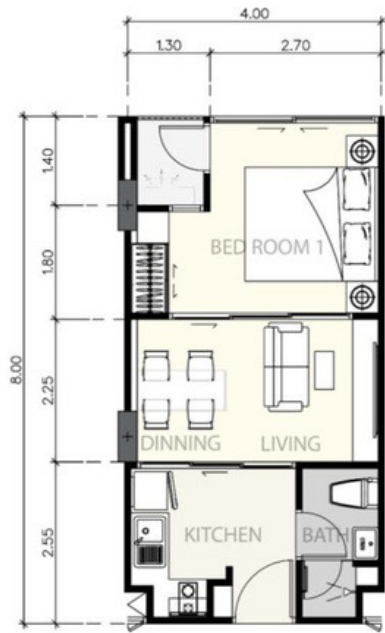

UTOPIA

LUX // GLAM

UTOPIA NAIHARN

UTN现房实景

**Commercial Complex
(Including Lobby)**
商业综合楼(含lobby)

**Phuket International
Convention Centre**
普吉岛国际会议中心
+
Apartment Mini²
公寓 Mini²

Apartment Max
公寓 Max

UTOPIA LOFT

UTL现房实景

UTOPIA GLAM & LUX

Apartment Mini
公寓 Mini

Apartment Pro
公寓 Pro

TYPE A	TYPE B1	TYPE B2
1 BED RM.	2 BED RM.	2 BED RM.
1 BATH RM.	2 BATH RM.	1 BATH RM.
32 Sq m.	59.80 Sq m.	59.77 Sq m.
38 Units	65 Units	44 Units

Total 171 Units

ROOM TYPE PLANS

TYPE C
 2 BED RM.
 1 BATH RM.
 59.43 Sq m.
 12 Units

TYPE D
 2 BED RM.
 1 BATH RM.
 59.90 Sq m.
 12 Units

Total 171 Units

ROOM TYPE PLANS

TYPE A

1 BED RM.
1 BATH RM.
32 Sq m.
38 Units

TYPE A 1 BED RM. 1 BATH RM. 32 Sq m.

TYPE A 1 BED RM. 1 BATH RM. 32 Sq m.

TYPE A 1 BED RM. 1 BATH RM. 32 Sq m.

TYPE A 1 BED RM. 1 BATH RM. 32 Sq m.

TYPE A 1 BED RM. 1 BATH RM. 32 Sq m.

TYPE A 1 BED RM. 1 BATH RM. 32 Sq m.