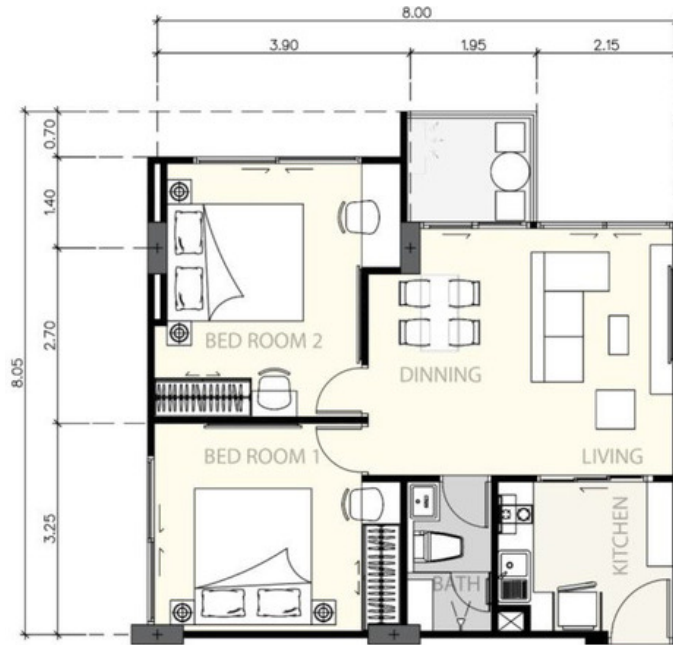

UTL现房实景

UTOPIA GLAM & LUX

Apartment Mini
公寓 Mini

Apartment Pro
公寓 Pro

TYPE A	TYPE B1	TYPE B2
1 BED RM.	2 BED RM.	2 BED RM.
1 BATH RM.	2 BATH RM.	1 BATH RM.
32 Sq m.	59.80 Sq m.	59.77 Sq m.
38 Units	65 Units	44 Units

Total 171 Units

ROOM TYPE PLANS

TYPE C
 2 BED RM.
 1 BATH RM.
 59.43 Sq m.
 12 Units

TYPE D
 2 BED RM.
 1 BATH RM.
 59.90 Sq m.
 12 Units

Total 171 Units

ROOM TYPE PLANS

TYPE A

1 BED RM.
1 BATH RM.
32 Sq m.
38 Units

TYPE B1

2 BED RM.
2 BATH RM.
59.90 Sq m.
109 Units

TYPE B2

2 BED RM.
1 BATH RM.
59.75 Sq m.
109 Units

Total 171 Units

ROOM TYPE PLANS

TYPE A 1 BED RM. 1 BATH RM. 32 Sq m.

38 Unit

TYPE A 1 BED RM. 1 BATH RM. 32 Sq m.

TYPE A 1 BED RM. 1 BATH RM. 32 Sq m.

TYPE A 1 BED RM. 1 BATH RM. 32 Sq m.

TYPE A 1 BED RM. 1 BATH RM. 32 Sq m.

TYPE A 1 BED RM. 1 BATH RM. 32 Sq m.

TYPE A 1 BED RM. 1 BATH RM. 32 Sq m.