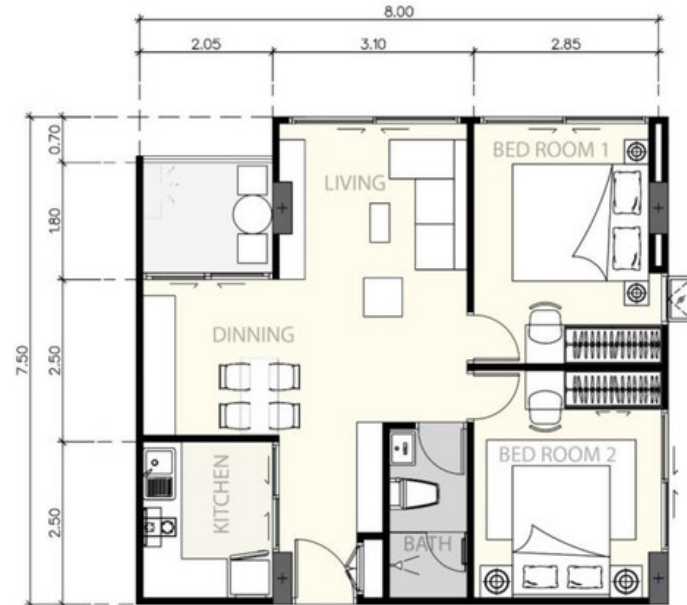

UTL现房实景

UTOPIA GLAM & LUX

Apartment Mini
公寓 Mini

Apartment Pro
公寓 Pro

TYPE A	TYPE B1	TYPE B2
1 BED RM.	2 BED RM.	2 BED RM.
1 BATH RM.	2 BATH RM.	1 BATH RM.
32 Sq m.	59.80 Sq m.	59.77 Sq m.
38 Units	65 Units	44 Units

Total 171 Units

ROOM TYPE PLANS

TYPE C
 2 BED RM.
 1 BATH RM.
 59.43 Sq m.
 12 Units

TYPE D
 2 BED RM.
 1 BATH RM.
 59.90 Sq m.
 12 Units

Total 171 Units

ROOM TYPE PLANS

TYPE A

1 BED RM.
1 BATH RM.
32 Sq m.
38 Units

TYPE B1

2 BED RM.
2 BATH RM.
59.90 Sq m.
109 Units

TYPE B2

2 BED RM.
1 BATH RM.
59.75 Sq m.
109 Units

Total 171 Units

ROOM TYPE PLANS

TYPE A 1 BED RM. 1 BATH RM. 32 Sq m.

38 Unit

TYPE A 1 BED RM. 1 BATH RM. 32 Sq m.

TYPE A 1 BED RM. 1 BATH RM. 32 Sq m.

TYPE A 1 BED RM. 1 BATH RM. 32 Sq m.

TYPE A 1 BED RM. 1 BATH RM. 32 Sq m.

TYPE A 1 BED RM. 1 BATH RM. 32 Sq m.

TYPE A 1 BED RM. 1 BATH RM. 32 Sq m.