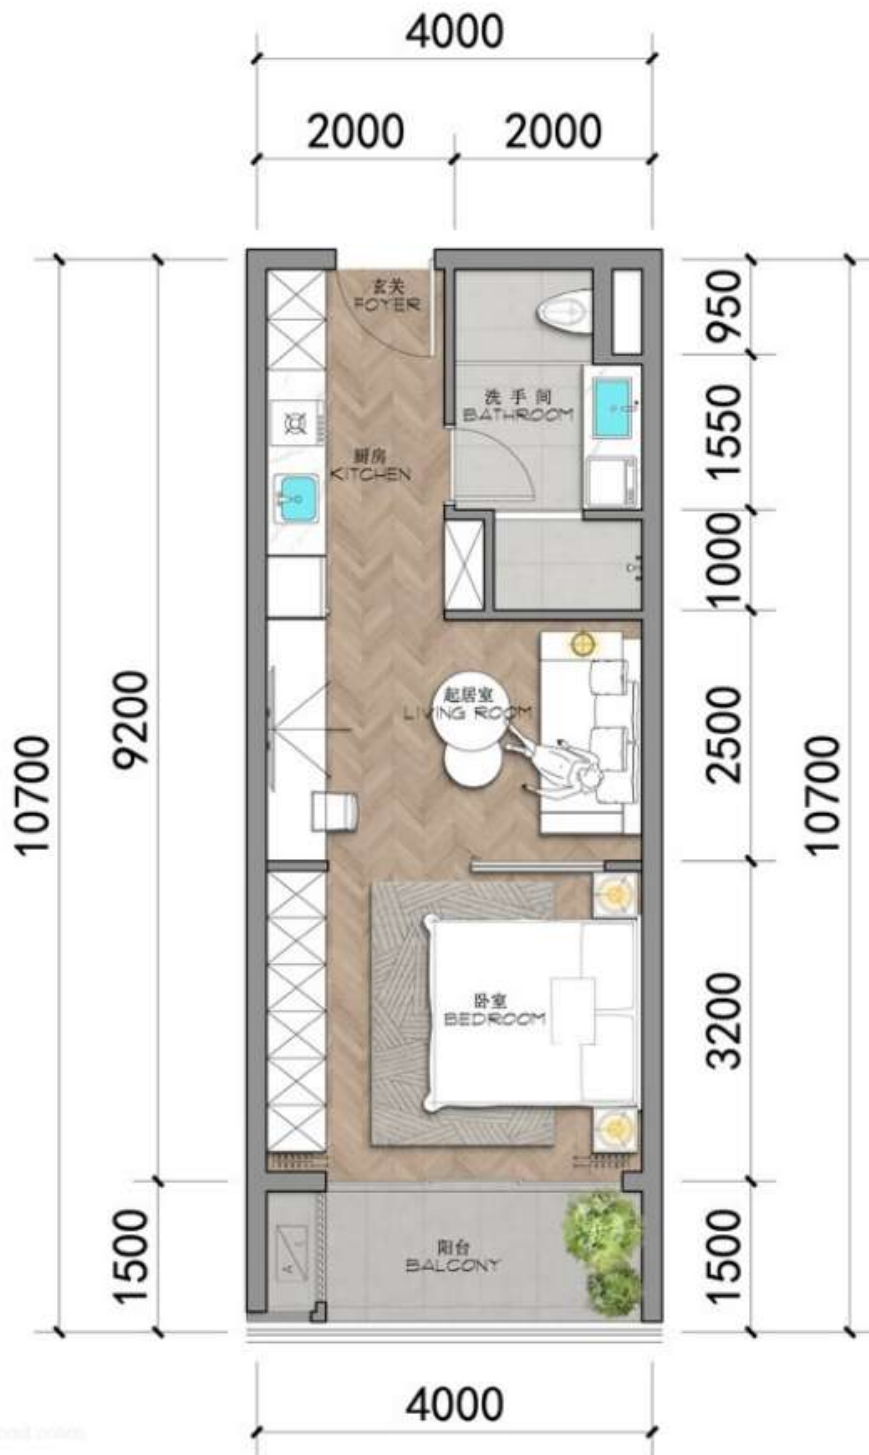

TYPE B-1 - 43.95 m²

1-Bedroom