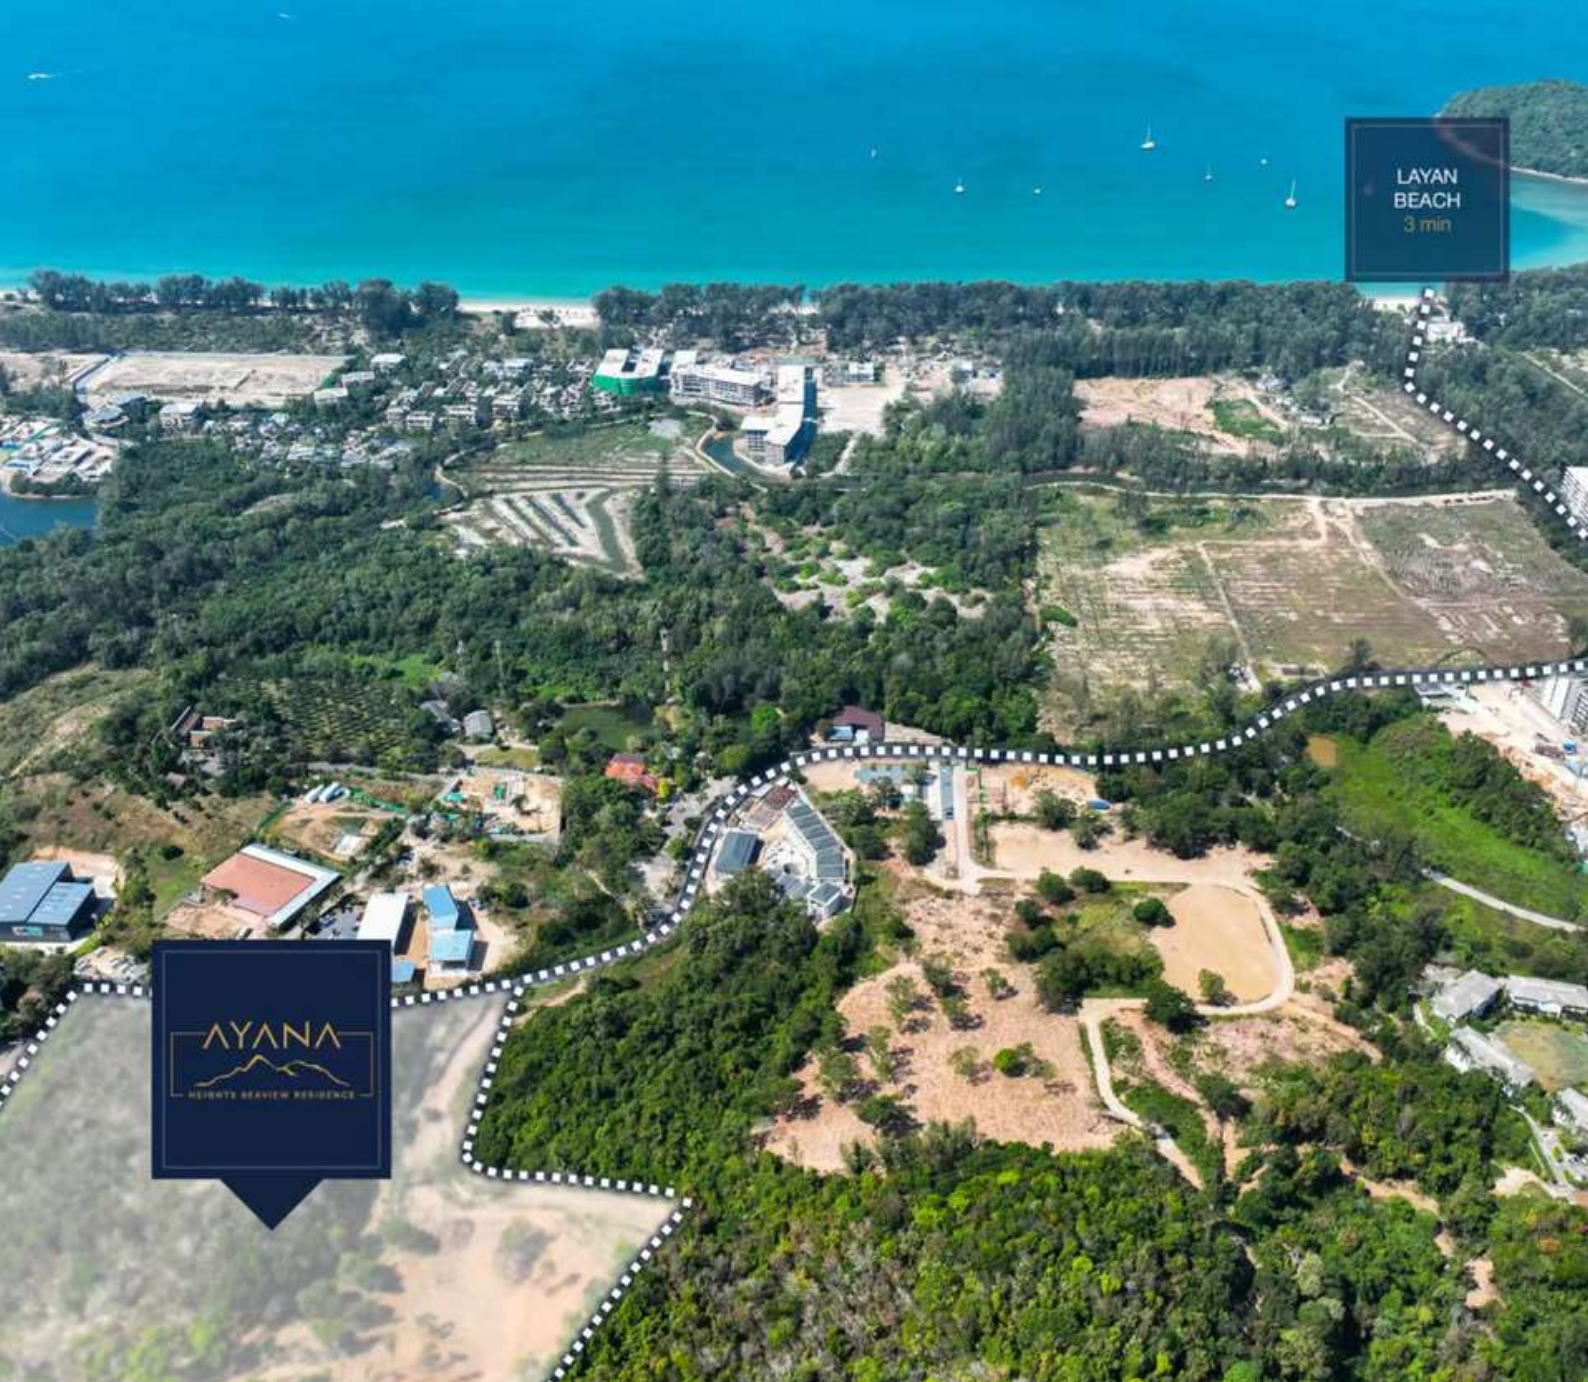

# AYANA HEIGHTS

Sea View Residences

## LOCATION

- Layan beach - 3 min
- Laguna Phuket - 5 min
- Laguna Golf Club - 5 min
- Boat Avenue - 10 min
- Porto De Phuket - 10 min
- Blue Tree - 15 min
- Sunshine Beach Resort - 3 min
- Naithon Beach - 15 min
- Horse Riding Club - 1 min
- Paddle Tennis - 1 min
- Amla Massage & SPA - 3 min
- Phuket International Airport - 25 min