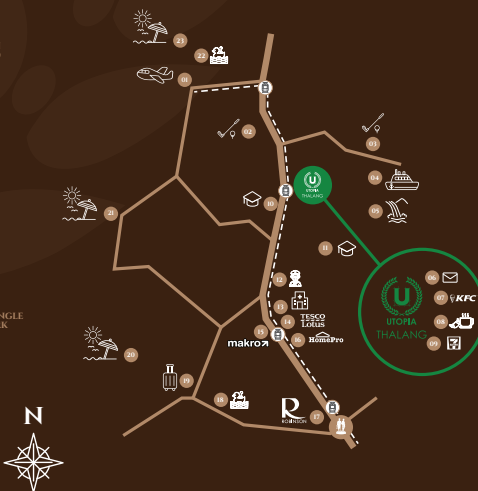

## FLOOR PLAN

- 01 PHUKET INTERNATIONAL AIRPORT (8.2 KM)
- 02 BLUE CANYON COUNTRY CLUB
- 03 MISSION HILLS PHUKET GOLF CLUB RESORT & SPA
- 04 LAEM SAI PHER
- 05 BANG PAE WATERFALL
- 06 THALANG POST OFFICE
- 07 CAFE AMAZON
- 08 KFC
- 09 7-ELEVEN
- 10 MUANGTHALANG SCHOOL
- 11 UWC THAILAND INTERNATIONAL SCHOOL
- 12 THALANG POLICE STATION
- 13 THALANG HOSPITAL
- 14 TESCO LOTUS THALANG
- 15 MAKRO THALANG
- 16 HOME PRO
- 17 ROBINSOON (CENTRAL)
- 18 BLUE TREE PHUKET
- 19 PORTO DE PHUKET
- 20 BANG TAO BEACH
- 21 NAI THON BEACH
- 22 SPLASH JUNGLE WATER PARK
- 23 MAI KHIAO BEACH