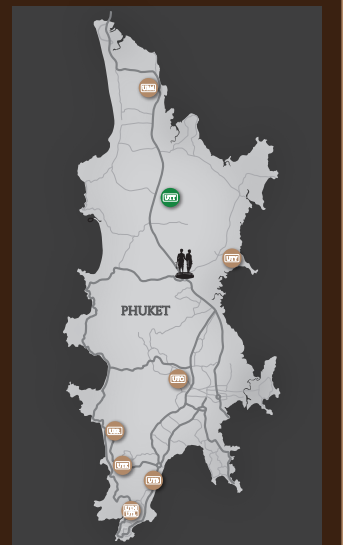

## FLOOR PLAN

- 01 PHUKET INTERNATIONAL AIRPORT (8.2 KM)
- 02 BLUE CANYON COUNTRY CLUB
- 03 MISSION HILLS PHUKET GOLF CLUB RESORT & SPA
- 04 LAEM SAI PHER
- 05 BANG PAE WATERFALL
- 06 THALANG POST OFFICE
- 07 CAFE AMAZON
- 08 KFC
- 09 7-ELEVEN
- 10 MUANGTHALANG SCHOOL
- 11 UWC THAILAND INTERNATIONAL SCHOOL
- 12 THALANG POLICE STATION
- 13 THALANG HOSPITAL
- 14 TESCO LOTUS THALANG
- 15 MAKRO THALANG
- 16 HOME PRO
- 17 ROBINSOON (CENTRAL)
- 18 BLUE TREE PHUKET
- 19 PORTO DE PHUKET
- 20 BANG TAO BEACH
- 21 NAI THON BEACH
- 22 SPLASH JUNGLE WATER PARK
- 23 MAI KHIAO BEACH