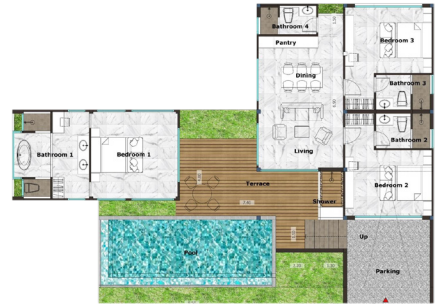

UTOPIA MAIKHAO IS WITHIN EASY DRIVING DISTANCE FROM THE AIRPORT, THE BEACH, AND SEVERAL POPULAR TOURIST ATTRACTIONS, INCLUDING ONE OF PHUKET'S MOST PRESTIGIOUS COUNTRY CLUBS AND A LUXURY YACHT CLUB.

THE 92 UNIT PROPERTY COMPRISES OF 2-3 BEDROOM POOL ACCESS OR PRIVATE POOL VILLA ACCOMMODATION, RANGING FROM 148 - 220 SQM. THE COMPLEX WILL BE IDEALLY LOCATED IN THE UP AND COMING WELLNESS ZONE ON THE NORTH OF THE ISLAND.

ZONE A - TYPE A : 2 BEDROOMS

ZONE B - TYPE A : 2 BEDROOMS

MASTER PLAN

STARTING PRICE
FROM 12 M.THB

ROOM TYPE ZONE C

ZONE C - TYPE A: 3 BEDROOMS

ZONE C - TYPE B: 3 BEDROOMS

ZONE C - TYPE C: 3 BEDROOMS